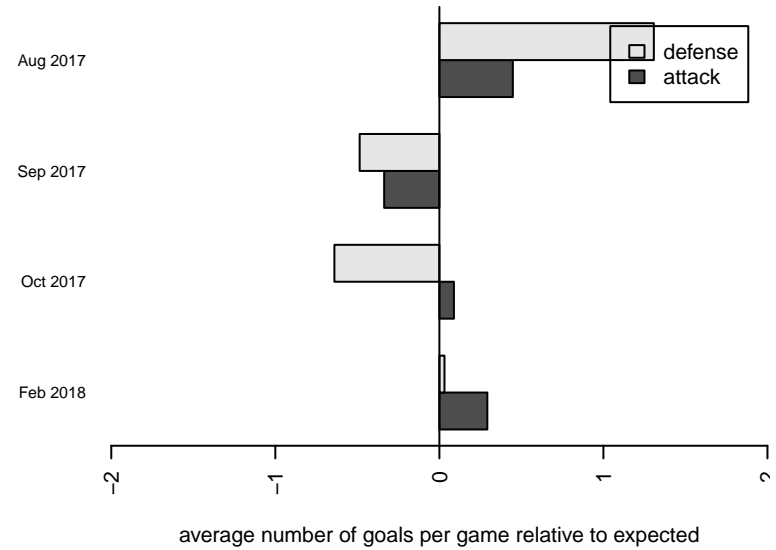

Performance relative to 13 month average