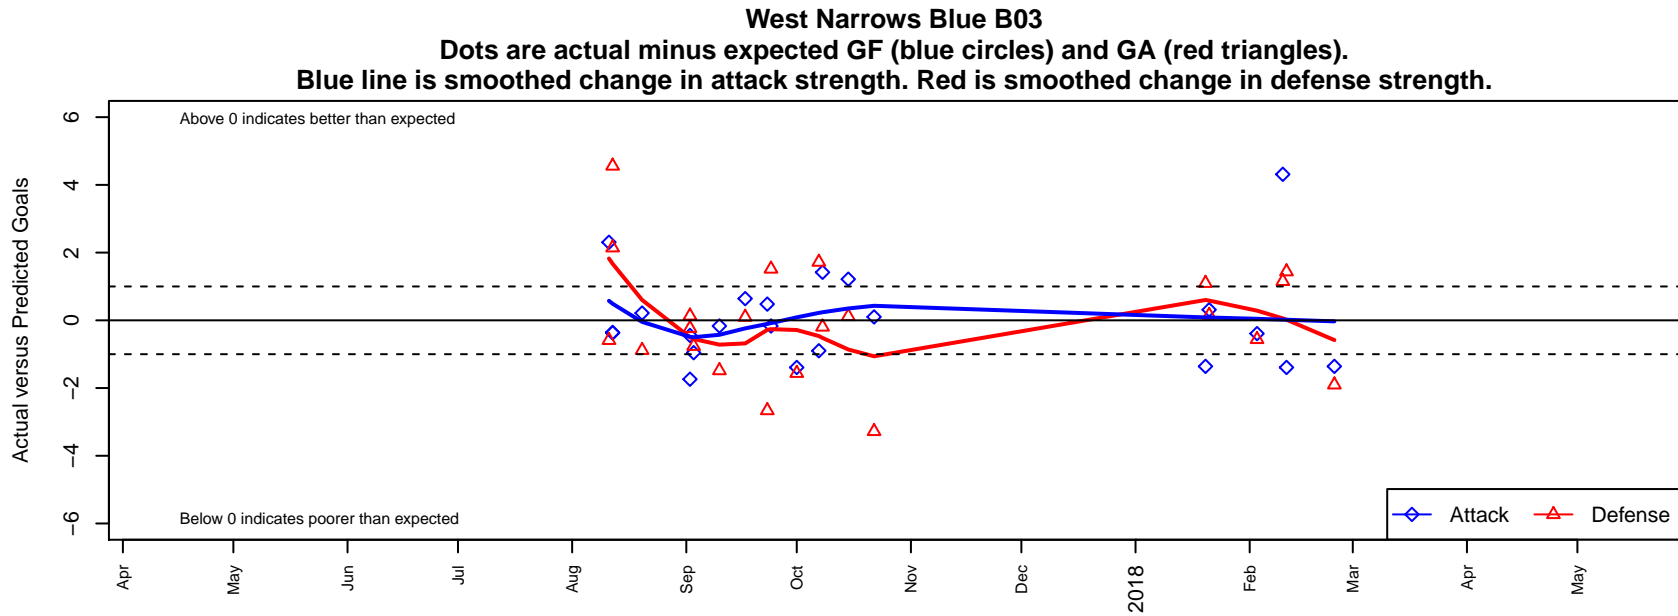

**attack and defense variance (black dot)
relative to other teams
and top 10 in region**

**attack and defense rating
relative to others at age
and all opponents in last 13 months**

West Narrows Blue B03

West Narrows FC
Gig Harbor, WA
B03 total strength=994
attack=2.93 defense=1.3
fall league = PSPL Classic 2 – West U15

alt names used:
West Narrows F.C. B 03 Navy
WNFC Blue B03
WNFC Blue B03
West Narrows F.C. B03 Navy

Venues played:
2017 Eastside FC Cup BU15
2017 PSPL Classic 2 – West U15
2017 Labor Day Cup BU15 Silver
2017 PSPL Win HS Classic 2 – South U15