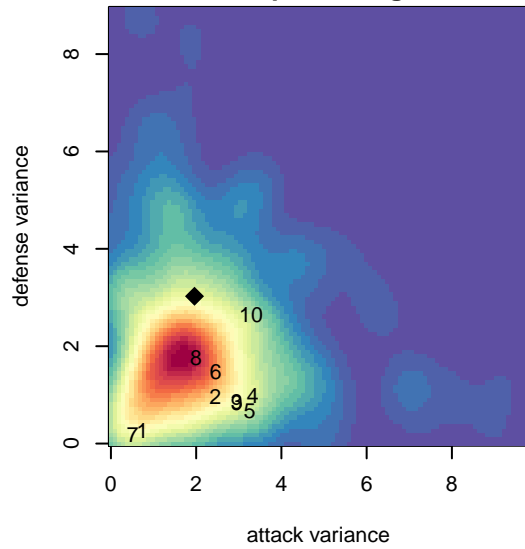

**attack and defense variance (black dot)
relative to other teams
and top 10 in region**