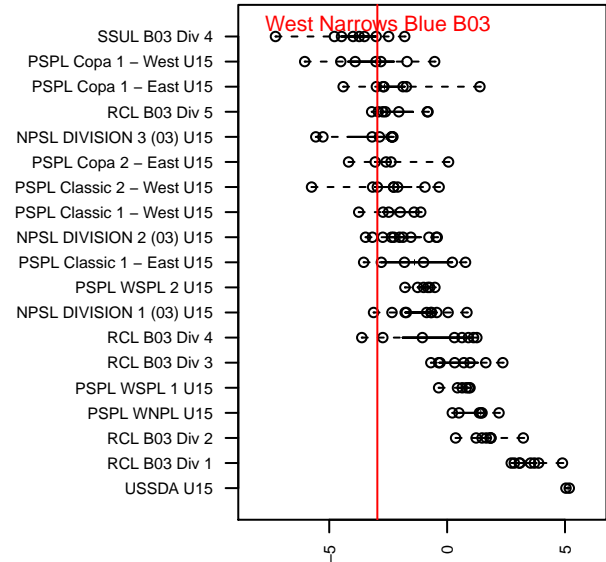

**attack and defense rating
relative to others at age
and all opponents in last 13 months**