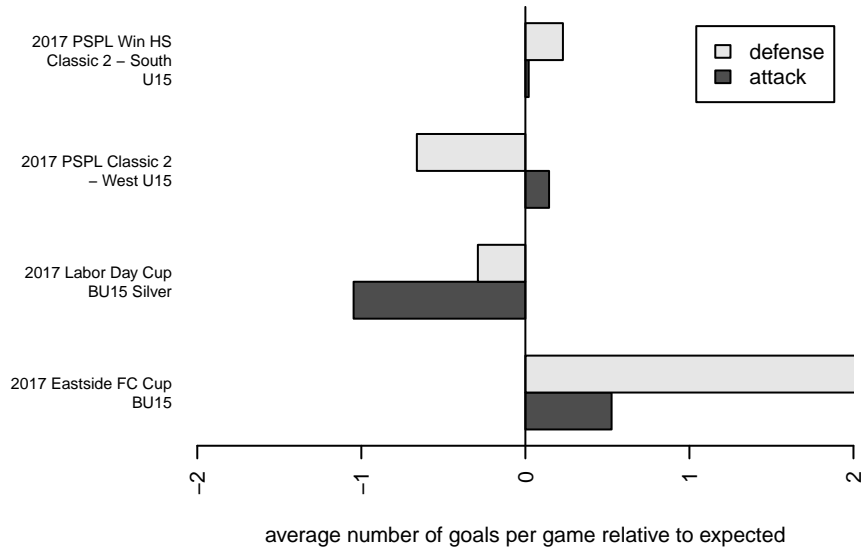

Performance relative to 13 month average