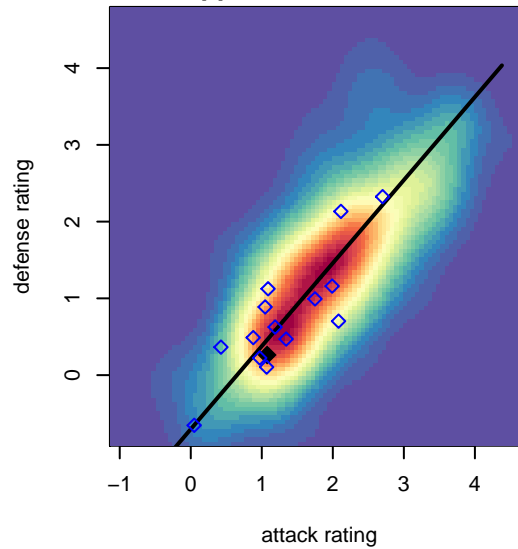

**attack and defense rating
relative to others at age
and all opponents in last 13 months**